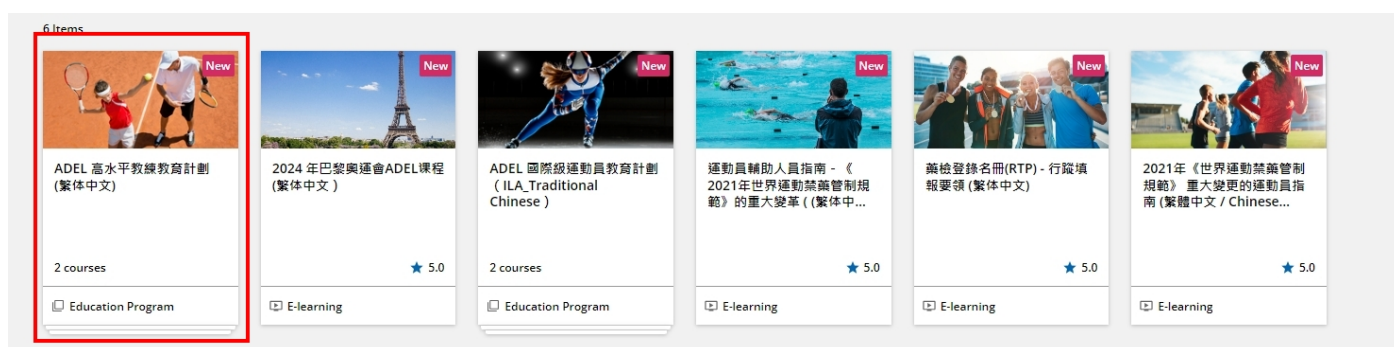

步驟二、

成功登入後，請將網頁拉至最底，選取繁體中文。請參閱下圖。

Browse education programs and resources in your preferred language

WADA aims to provide the content published in English first, then in French and in Spanish.

步驟三、

選取完閱讀語言後，請在課程表單上找到「高水平教練教育計畫」點選進入課程。